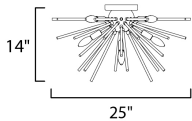

PRODUCT DESCRIPTION

A dazzling burst of Clear glass rods extend from a classic sputnik shape finished in a bright Polished Chrome or warm Satin Brass. Available in two sizes of pendants and as a ceiling fixture, this unique look is a statement piece designed to attract attention.

MEASUREMENTS

DIMENSION : 25" L x 25" W x 14" H
 CANOPY : 6" W x 0.75" H x 6" L
 HANGING WEIGHT : 6.6 lb

LAMPING

INPUT VOLTAGE : 120V
 BULB : 8 x 60W Incandescent E12 Candelabra , 360W Total
 BULB INCLUDED : (Not Included)
 DIMMABLE : Y