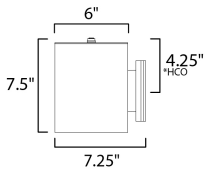

PRODUCT DESCRIPTION

Classic cylinder up and down lights provide directional light without glare. Available in 3 sizes with both incandescent and LED versions. Available in Architectural Bronze, Aluminum, or Black.