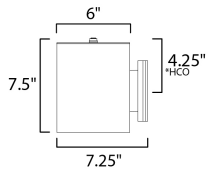

PRODUCT DESCRIPTION

Classic cylinder up and down lights provide directional light without glare. Available in 3 sizes with both incandescent and LED versions. Available in Architectural Bronze, Aluminum, or Black.