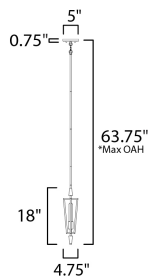

*max overall height

MEASUREMENTS

- DIMENSION : 4.75" L x 4.75" W x 18" H
- MAX OAH : 63.75" OAH
- CANOPY : 5" W x 0.75" H x 5" L
- HANGING WEIGHT : 2.684 lb

LAMPING

- INPUT VOLTAGE : 120V
- BULB : 1 x 60W Incandescent E26 Medium , 60W Total
- BULB INCLUDED : (Not Included)
- DIMMABLE : Y