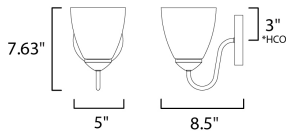

PRODUCT DESCRIPTION

This transitional design works in any style home. Intersecting, rectangular tubing finished in your choice of Satin Nickel or Oil Rubbed Bronze gently curves to support simple line Frost glass shades.