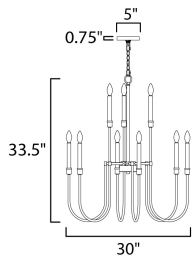

MEASUREMENTS

DIMENSION : 30" W x 33.75" H
 CANOPY : 5" W x 0.75" H
 HANGING WEIGHT : 9.66 lb

LAMPING

INPUT VOLTAGE : 120V
 BULB : 9 x 60W Incandescent E12 Candelabra , 540W Total
 BULB INCLUDED : (Not Included)
 DIMMABLE : Y