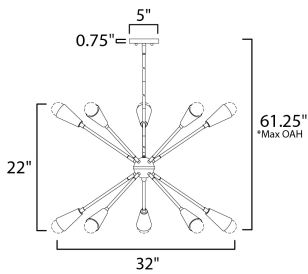

PRODUCT DESCRIPTION

A classic mid-century look, the Lovell collection features two sizes of sputnik chandeliers and streamlined sconces perfect for bath vanity applications. Available in a Black/Satin Brass finish combination. Light bulbs nest inside the metal cones to become an element of the design.

*max overall height

MEASUREMENTS

- DIMENSION : 32" W x 22" H
- MAX OAH : 61.25" OAH
- CANOPY : 5" W x 0.75" H
- HANGING WEIGHT : 9.87 lb

LAMPING

- INPUT VOLTAGE : 120V
- BULB : 1 x 60W Incandescent E26 Medium , 600W Total
- BULB INCLUDED : (Not Included)
- DIMMABLE : Y

FINISHES OPTION

- Black / Satin Brass

MATERIAL

Steel

RATINGS

ULDry Location

ADDITIONAL

SLOPE: 60
 OPERATING TEMPERATURE:
 -20°C (-4°F), 40°C (104°F)