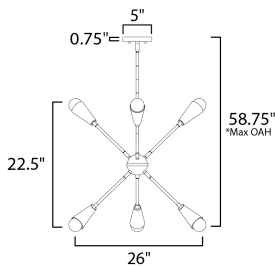

PRODUCT DESCRIPTION

A classic mid-century look, the Lovell collection features two sizes of sputnik chandeliers and streamlined sconces perfect for bath vanity applications. Available in a Black/Satin Brass finish combination. Light bulbs nest inside the metal cones to become an element of the design.

*max overall height

MEASUREMENTS

- DIMENSION : 26" W x 22.5" H
- MAX OAH : 58.75" OAH
- CANOPY : 5" W x 0.75" H
- HANGING WEIGHT : 4.94 lb

LAMPING

- INPUT VOLTAGE : 120V
- BULB : 6 x 60W Incandescent E26 Medium , 360W Total
- BULB INCLUDED : (Not Included)
- DIMMABLE : Y