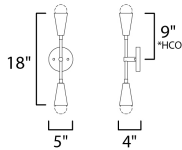

PRODUCT DESCRIPTION

A classic mid-century look, the Lovell collection features two sizes of sputnik chandeliers and streamlined sconces perfect for bath vanity applications. Available in a Black/Satin Brass finish combination. Light bulbs nest inside the metal cones to become an element of the design.