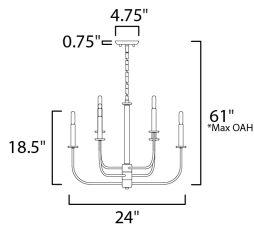

FINISHES OPTION

-  Black / Satin Nickel
-  Satin Brass

MATERIAL

Steel

RATINGS

cULus
Dry Location

ADDITIONAL

SLOPE: 30
OPERATING TEMPERATURE:
-20°C (-4°F), 40°C (104°F)

MEASUREMENTS

- DIMENSION : 24" L x 24" W x 18" H
- MAX OAH : 62.5" OAH
- CANOPY : 4.75" W x 0.75" H x 4.75" L
- HANGING WEIGHT : 7.7161 lb

LAMPING

- INPUT VOLTAGE : 120V
- BULB : 6 x 60W Incandescent E12 Candelabra , 360W Total
- BULB INCLUDED : (Not Included)
- DIMMABLE : Y