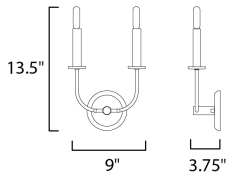

**MEASUREMENTS**

DIMENSION : 9" W x 12" H x 4" Ext  
 MAX OAH : 5" W x 5" H  
 HANGING WEIGHT : 1.32276 lb

**LAMPING**

INPUT VOLTAGE : 120V  
 BULB : 2 x 60W Incandescent E12 Candelabra , 120W Total  
 BULB INCLUDED : (Not Included)  
 DIMMABLE : Y  
 LIGHTING\_DIRECTION : Omni

**FINISHES OPTION**

- Black / Satin Nickel
- Satin Brass

**MATERIAL**

Steel

**RATINGS**

cULus  
 Damp Location  
 ADA

**ADDITIONAL**

INSTALL UP/DOWN: Up  
 OPERATING TEMPERATURE:  
 -20°C (-4°F), 40°C (104°F)