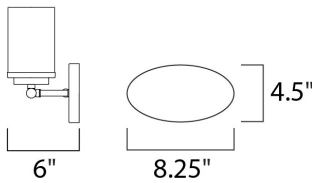

**MEASUREMENTS**

DIMENSION : 12" W x 9" H x 6" Ext  
 BACK PLATE : 4.5" W x 8.25" H  
 HANGING WEIGHT : 2.1 lb

**LAMPING**

INPUT VOLTAGE : 120V  
 BULB : 2 x 60W Incandescent E26 Medium , 120W Total  
 BULB INCLUDED : (Not Included)  
 DIMMABLE : Yes