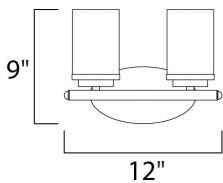

**MEASUREMENTS**

DIMENSION : 12" W x 9" H x 6" Ext  
 BACK PLATE : 4.5" W x 8.25" H  
 HANGING WEIGHT : 2.1 lb

**LAMPING**

INPUT VOLTAGE : 120V  
 BULB : 2 x 60W Incandescent E26 Medium , 120W Total  
 BULB INCLUDED : (Not Included)  
 DIMMABLE : Yes