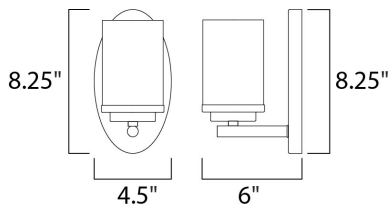

**MEASUREMENTS**

DIMENSION : 4.5" W x 8.25" H x 6" Ext  
 BACK PLATE : 8.25" W x 4.5" H  
 HANGING WEIGHT : 1.21 lb

**LAMPING**

INPUT VOLTAGE : 120V  
 BULB : 1 x 60W Incandescent E26 Medium , 60W Total  
 BULB INCLUDED : (Not Included)  
 DIMMABLE : Yes