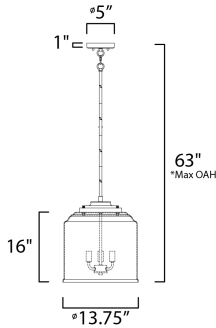

**PRODUCT DESCRIPTION**

A modest frame of steel tubing gently bends to support a cluster of Clear Seedy bell-shaped glass. Similarly the bobeches and other metal accents echo that traditional bell shape creating an instant classic. An easy choice with transitional appeal, choose from a variety of complimentary finishes including matte Black, Heritage Brass or Satin Nickel.

\*max overall height

**MEASUREMENTS**

- DIMENSION : 13.75" L x 13.75" W x 16" H
- MAX OAH : 63" OAH
- CANOPY : 5" W x 1" H x 5" L
- HANGING WEIGHT : 10 lb

**LAMPING**

- INPUT VOLTAGE : 120V
- BULB : 3 x 60W Incandescent E12 Candelabra , 180W Total
- BULB INCLUDED : (Not Included)
- DIMMABLE : Y