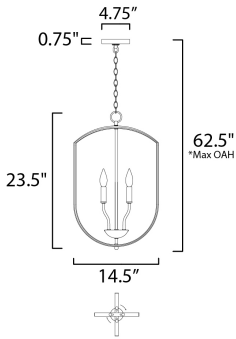

\*max overall height

**MEASUREMENTS**

- DIMENSION : 14.5" L x 14.5" W x 23.5" H
- MAX OAH : 62.5" OAH
- CANOPY : 4.75" W x 0.75" H x 4.75" L
- HANGING WEIGHT : 7.17 lb

**LAMPING**

- INPUT VOLTAGE : 120V
- BULB : 4 x 60W Incandescent E12 Candelabra , 240W Total
- BULB INCLUDED : (Not Included)
- DIMMABLE : Yes

**FINISHES OPTION**

- Black
- Oil Rubbed Bronze
- Satin Nickel

**MATERIAL**

Steel

**RATINGS**

cULus  
Dry Location

**ADDITIONAL**

SLOPE: 90  
OPERATING TEMPERATURE:  
-20°C (-4°F), 40°C (104°F)