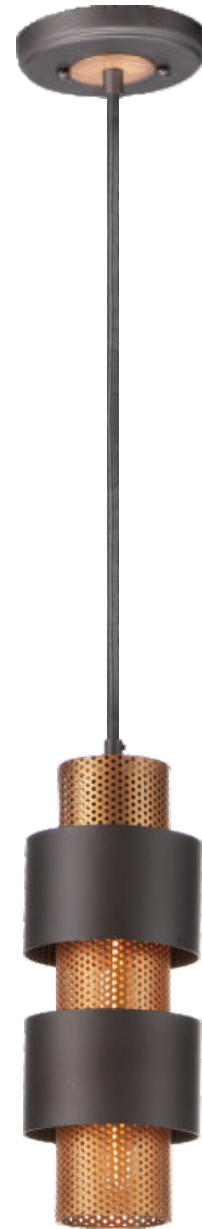

312010IAB
Wall Sconce

A

312090IAB
Mini Pendant

B

CASPIAN

Inner shades of perforated metal are finished in a soft Antique Brass and accented by bands in a complimentary Oil Rubbed Bronze. The light from inside peeks through the perforations and creates an interesting lighting effect. The large scale of the pendants are well suited for larger rooms and hospitality applications.

CASPIAN

- Perforated metal shades finished in Antique Brass
- Bands finished in Oil Rubbed Bronze
- T10 light bulb required for 31209OIAB

Optional Vintage Bulb
BUI-60W-ST64-E26-CL-120V
 Antique Light Bulb
 Max Wattage: 60

- Sold Separately

31205OIAB
 Pendant
C

31207OIAB
 Pendant
D

	ITEM#	LAMPING	DIMENSION	HCO	Additional Info.
A	31201	1 X 60W MB, Incan.	8.75"W x 11"H x 4.75"Ext.	5.5"	
B	31209	1 X 60W MB, Incan.	5.5"L x 5.5"W x 14.75"H, 136.25"OAH		90°
C	31205	6 X 60W MB, Incan.	24"L x 24"W x 15"H, 61.75"OAH		90°
D	31207	8 X 60W MB, Incan.	31.5"L x 31.5"W x 14.5"H, 61.75"OAH		90°

Finish: Oil Rubbed Bronze/Antique Brass (OIAB)