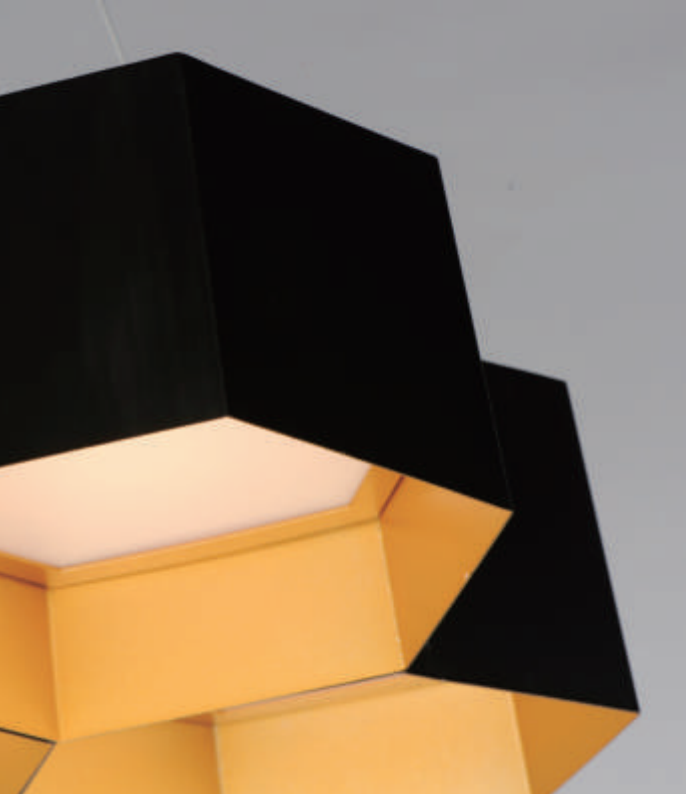

HONEYCOMB

A series of hexagonal metal shades are slightly tapered to create a gentle arc when suspended together. The dramatic combination of Black with Gold interior adds flair to this unique and bold design. Ample illumination is provided by high power integrated LED and softened by acrylic diffusers recessed into each compartment.

HONEYCOMB

- Series of hexagonal tapered shades
- Two-tone Black finish with interior Gold paint
- 3000K Color Temperature
- CRI 90+
- Dimmable with Triac or ELV dimmers

LED

30338BKGLD
Chandelier

A

ITEM#	LAMPING	DIMENSION	CRI	LUMENS		Additional Info.
				INIT.	DEL.	
A 30338	10 X 10W PCB LED 3000K (Integrated)	31"L x 22.5"W x 7.5"H, 127.5"OAH	90+	8390	6540	LED 
Finish: Black/Gold (BKGLD)						

HONEYCOMB

- Series of hexagonal tapered shades
- Two-tone Black finish with interior Gold paint
- 3000K Color Temperature
- CRI 90+
- Dimmable with Triac or ELV dimmers

LED

30333BKGLD
Pendant

A

30337BKGLD
Chandelier