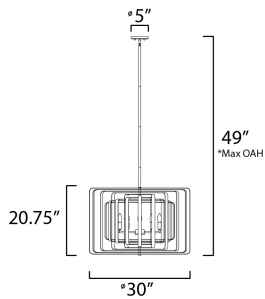

PRODUCT DESCRIPTION

A fun and unique design the features numerous concentric rings finished Black on the outside and Gold on the inside that pivot from a center point. The rings can be configured from completely flat to full repeated symmetry and anything in between to allow flexibility in the design.

*max overall height

MEASUREMENTS

- DIMENSION : 30" L x 30" W x 20.25" H
- MAX OAH : 65" OAH
- CANOPY : 5" W x 0.75" H x 5" L
- HANGING WEIGHT : 20.7 lb

LAMPING

- INPUT VOLTAGE : 120V
- BULB : 5 x 60W Incandescent E12 Candelabra , 300W Total
- BULB INCLUDED : (Not Included)
- DIMMABLE : Y

FINISHES OPTION

-  Black / Gold
- Polished Nickel / Black

MATERIAL

Steel

RATINGS

cULus
Dry Location

ADDITIONAL

SLOPE: 90
OPERATING TEMPERATURE:
-20°C (-4°F), 40°C (104°F)