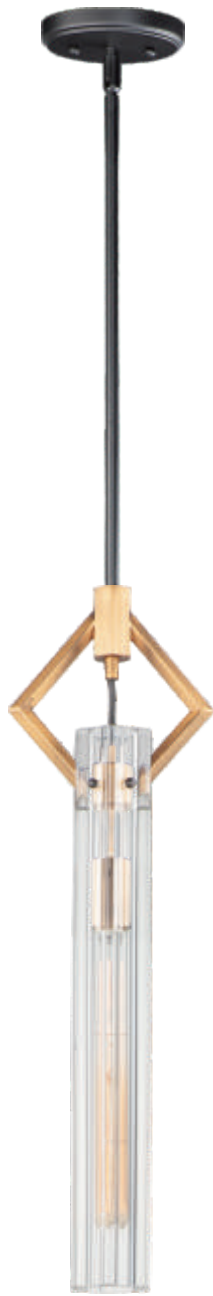

# FLAMBEAU

An exquisite collection featuring scalloped cylindrical Clear glass shades on unique metal frames finished in a combination of Black and Antique Brass. The cascading design of the chandeliers can be paired over a dining table or used as an entry fixture.

# FLAMBEAU

- Scalloped cylindrical Clear glass shades
- Two-tone Black and Antique Brass finish

**16116CLBKAB**  
Chandelier

**A**

ITEM#	LAMPING	DIMENSION	Additional Info.
<b>A</b> 16116	6 X 60W CA, Incan.	19.25"L x 14"W x 34.25"H, 79"OAH	
Finish: Clear glass (CL) Black/Antique Brass (BKAB)			

# FLAMBEAU

- Scalloped cylindrical Clear glass shades
- Two-tone Black and Antique Brass finish

**16113CLBKAB**  
Pendant  
**A**

**16114CLBKAB**  
Pendant  
**B**

	ITEM#	LAMPING	DIMENSION	Additional Info.
<b>A</b>	16113	3 X 60W CA, Incan.	13.75"L x 12.75"W x 25.5"H, 70.25"OAH	Ⓣ90°
<b>B</b>	16114	4 X 60W CA, Incan.	13"L x 13"W x 25"H, 69.25"OAH	Ⓣ90°

Finish: Clear glass (CL) Black/Antique Brass (BKAB)

**16111CLBKAB**  
Mini Pendant

**C**

**16112CLBKAB**  
Wall Sconce

**D**

	ITEM#	LAMPING	DIMENSION	HCO	Additional Info.
<b>C</b>	16111	1 X 60W MB, Incan.	7.25"L x 3"W x 26"H, 72.5"OAH		190°
<b>D</b>	16112	2 X 60W CA, Incan.	13"W x 18"H x 3.75"Ext.	12.5"	♿