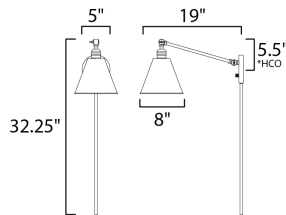

PRODUCT DESCRIPTION

Direct the light exactly where you want it using the articulated arms and metal shades of the Library series. At the backplate, the arm pivots left/right and up/down to direct the light. Additional articulated arms angle the shade or extend/contract the distance of the light source from the wall. Available in Polished Nickel, Black and Heritage Brass finishes, the Library collection evokes industrial era classicism perfect for use as a task light or accent light. Complimentary table and floor lamps complete the collection.

MEASUREMENTS

DIMENSION : 8" W x 32.25" H x 19" Ext
MAX OAH : 5" W x 5" H
HANGING WEIGHT : 3.08 lb

LAMPING

INPUT VOLTAGE : 120V
BULB : 1 x 100W Incandescent E26 Medium , 100W Total
BULB INCLUDED : (Not Included)
DIMMABLE : High Low Switch
LIGHTING_DIRECTION : Directional