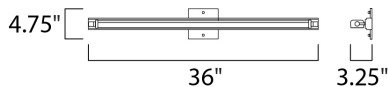

MEASUREMENTS

DIMENSION : 36" W x 4.75" H x 3.25" Ext
 BACK PLATE : 4.63" W x 4.63" H x 2.3" HCO
 HANGING WEIGHT : 4.74 lb

LAMPING

INPUT VOLTAGE : 120V
 LUMENS : 2,800 Rated
 BULB : 1 x 27W LED PCB Integrated , 27W Total
 BULB INCLUDED : (Integrated)
 DIMMABLE : Triac CL
 CRI : 90+ CRI
 COLOR_TEMP : 3000K