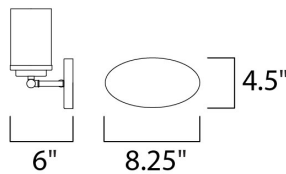

PRODUCT DESCRIPTION

Minimalistic frames finished in your choice of Oil Rubbed Bronze or Polished Chrome support cylinders of Frost glass shades. A clean contemporary look at a very affordable price.