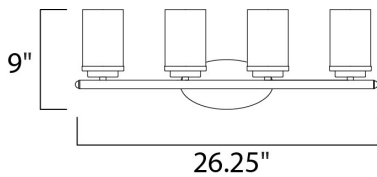

PRODUCT DESCRIPTION

Minimalistic frames finished in your choice of Oil Rubbed Bronze or Polished Chrome support cylinders of Frost glass shades. A clean contemporary look at a very affordable price.