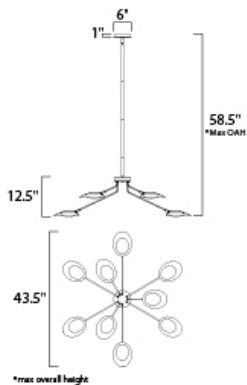

MEASUREMENTS

DIMENSION	: 43.25" L x 43.25" W x 12.5" H
MAX OAH	: 58.5" OAH x 12.5" OAH
CANOPY	: 6." W x 1." H x 6." L
HANGING WEIGHT	: 16.5 lb

LAMPING

INPUT VOLTAGE	: 120V
LUMENS	: 4,680 Rated (4,095 Del.)
BULB	: 9 x 6.5W (INTEGRATED), 58W Total
DIMMABLE	: Dimmable
CRI	: 80 CRI
COLOR_TEMP	: 3000K