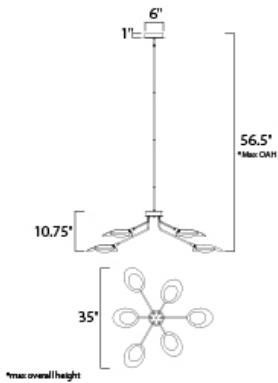

FINISHES OPTION

Black / Satin Brass BKSBR

MATERIAL

Aluminum+Acrylic

RATINGS

cETLusDry Location
 ADA
 Dimmable

ADDITIONAL

ADJUSTABLE
 SLOPE: 90
 RATED LIFE 35000 Hours
 OPERATING TEMPERATURE:
 -20°C (-4°F), 40°C (104°F)

MEASUREMENTS

DIMENSION : 35." L x 35." W x 10.75" H
 MAX OAH : 56.5" OAH x 10.75" OAH
 CANOPY : 6." W x 1." H x 6." L
 HANGING WEIGHT : 10.56 lb

LAMPING

INPUT VOLTAGE : 120V
 LUMENS : 3,120 Rated (2,730 Del.)
 BULB : 6 x 6.5W (INTEGRATED), 39W Total
 DIMMABLE : Dimmable
 CRI : 80 CRI
 COLOR_TEMP : 3000K