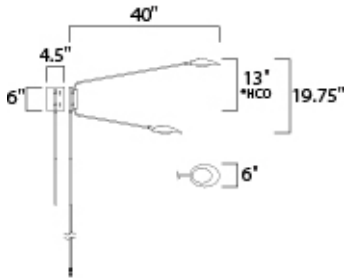

PRODUCT DESCRIPTION

Inspired by Mid-Century Modern design, this collection features tapered hoods that conceal LED modules that can be adjusted to direct the light. The Black finish with contrasting Satin Brass accents softens the look to work in a broader range of design. The wall pin up lamps work great at bedside while the floor lamp version is at home next to a chair.

*height from center of outlet to the top of the fixture

MEASUREMENTS

DIMENSION : 6." W x 19.75" H x 40." Ext
 MAX OAH : 38." OAH x 19.75" OAH x 4.5" W x 6." H
 HANGING WEIGHT : 7.04 lb

LAMPING

INPUT VOLTAGE : 120V
 LUMENS : 1,040 Rated (910 Del.)
 BULB : 2 x 6.5W (INTEGRATED), 13W Total
 DIMMABLE : Dimmable
 CRI : 80 CRI
 COLOR_TEMP : 3000K
 LIGHTING_DIRECTION : Down

FINISHES OPTION

Black / Satin Brass BKSBR

MATERIAL

Aluminum+Acrylic

RATINGS

cETLusDamp Location
 ADA
 Dimmable

ADDITIONAL

INSTALL UP/DOWN: Down
 RATED LIFE 35000 Hours
 OPERATING TEMPERATURE:
 -20°C (-4°F), 40°C (104°F)