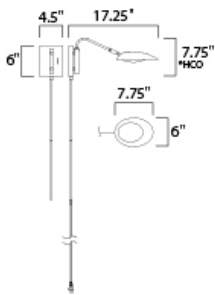

LAMPING

INPUT VOLTAGE : 120V
LUMENS : 520 Rated (455 Del.)
BULB : 1 x 6.5W (INTEGRATED), 6W Total
DIMMABLE : Dimmable
CRI : 80 CRI
COLOR_TEMP : 3000K
LIGHTING_DIRECTION : Down