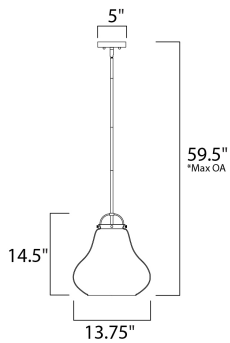

**PRODUCT DESCRIPTION**

\*max overall height

**MEASUREMENTS**

- DIMENSION : 13.75" L x 13.75" W x 14.5" H
- MAX OAH : 59.5" OAH x 17.5" OAH
- CANOPY : 5." W x 0.75" H x 5." L
- HANGING WEIGHT : 7.13 lb

**LAMPING**

- INPUT VOLTAGE : 120V
- BULB : 1 x 60W (NOT INCLUDED), 60W Total
- DIMMABLE : Dimmable

**FINISHES OPTION**

Oil Rubbed Bronze Ol

**GLASS**

Hammer HM

**MATERIAL**

Steel + Glass

**RATINGS**