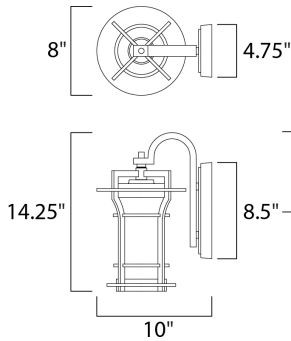

PRODUCT DESCRIPTION

*height from center of outlet to the top of the fixture

MEASUREMENTS

DIMENSION : 8." W x 14.25" H x 10." Ext
 BACK PLATE : 4.75" W x 8.5" H x 7." HCO
 HANGING WEIGHT : 6.6 lb

LAMPING

INPUT VOLTAGE : 120V
 LUMENS : 800 Rated
 BULB : 1 x 9W (INCLUDED), 9W Total
 CRI : 90+ CRI
 COLOR_TEMP : 3000K

FINISHES OPTION

Black Oxide BO

GLASS

Water Glass WG

MATERIAL

Die Cast Aluminum

RATINGS

ETL / cETL iP65
 Wet Location
 CA Title 24