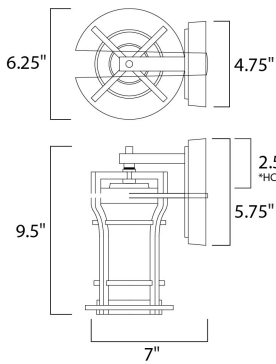

MEASUREMENTS

DIMENSION : 6.25" W x 9.5" H x 7." Ext
BACK PLATE : 4.25" W x 5." H x 2.5" HCO
HANGING WEIGHT : 3.96 lb

LAMPING

INPUT VOLTAGE : 120V
LUMENS : 800 Rated
BULB : 1 x 9W (INCLUDED), 9W Total
CRI : 90+ CRI
COLOR_TEMP : 3000K

FINISHES OPTION

Black Oxide BO

GLASS

Water Glass WG

MATERIAL

Die Cast Aluminum

RATINGS

ETL / cETL iP65
Wet Location
CA Title 24

ADDITIONAL

INSTALL UP/DOWN:
INCANDESCENT WATTS:
RATED LIFE 25000 Hours
OPERATING TEMPERATURE:
-20°C (-4°F), 40°C (104°F)

Always consult a qualified electrician before installing any lighting product.