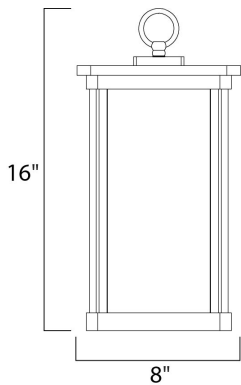

PRODUCT DESCRIPTION

MEASUREMENTS

DIMENSION : 8." L x 8." W x 16." H
HANGING WEIGHT : 8.14 lb

LAMPING

INPUT VOLTAGE : 120V
LUMENS : 1,100 Rated
BULB : 1 x 12W (INCLUDED), 12W Total
CRI : 90+ CRI
COLOR_TEMP : 3000K