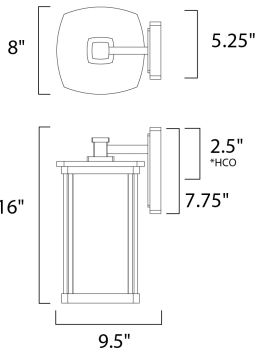

LAMPING

INPUT VOLTAGE : 120V
LUMENS : 900 Rated
BULB : 1 x 12W (INCLUDED), 12W Total
CRI : 90+ CRI
COLOR_TEMP : 3000K