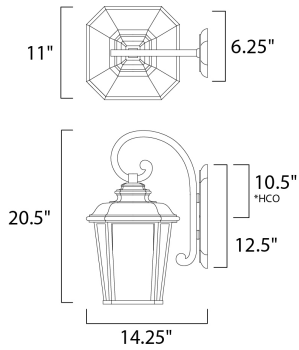

MEASUREMENTS

DIMENSION : 11." W x 20.5" H x 14.25" Ext
BACK PLATE : 6.25" W x 12.5" H x 10.25" HCO
HANGING WEIGHT : 8.4 lb

LAMPING

INPUT VOLTAGE : 120V
LUMENS : 900 Rated
BULB : 1 x 12W (INCLUDED), 12W Total
CRI : 90+ CRI
COLOR_TEMP : 3000K

FINISHES OPTION

Black Oxide BO

GLASS

Weathered Frost WF

MATERIAL

Die Cast Aluminum

RATINGS

ETL / cETL iP65
Wet Location
CA Title 24

ADDITIONAL

INSTALL UP/DOWN:
INCANDESCENT WATTS:
RATED LIFE 25000 Hours
OPERATING TEMPERATURE:
-20°C (-4°F), 40°C (104°F)

Always consult a qualified electrician before installing any lighting product.