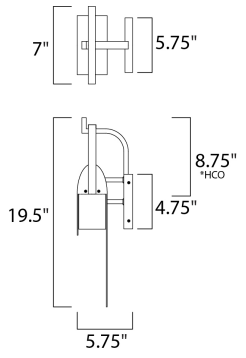

PRODUCT DESCRIPTION

A panel of aluminum is bent forward at the top and cradled by a bracket. A beautiful textured Rustic Forged finish is used in keeping with the pastoral design elements. Cleverly concealed inside the arch is a LED light source which sheds ample light to the surface below without forward glare.

MEASUREMENTS

DIMENSION : 8." W x 19.5" H x 5.75" Ext
BACK PLATE : 5.75" W x 4.5" H x 8.75" HCO
HANGING WEIGHT : 1.5 lb

LAMPING

INPUT VOLTAGE : 120V
LUMENS : 1,120 Rated (980 Del.)
BULB : 1 x 14W LED (INTEGRATED), 14W Total
DIMMABLE : Dimmable
CRI : 90+ CRI
COLOR_TEMP : 3000K
LIGHTING_DIRECTION : Down

FINISHES OPTION

Rustic Forge RF

MATERIAL

Aluminum

RATINGS

Wet Location
CA Title 24
Dimmable
LED

ADDITIONAL

INSTALL UP/DOWN:
RATED LIFE 35000 Hours
OPERATING TEMPERATURE:
-20°C (-4°F), 40°C (104°F)

Always consult a qualified electrician before installing any lighting product.