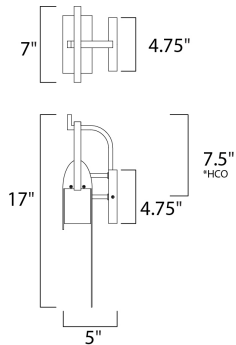

LAMPING

INPUT VOLTAGE : 120V
LUMENS : 1,120 Rated (980 Del.)
BULB : 1 x 14W LED (INTEGRATED), 14W Total
DIMMABLE : Dimmable
CRI : 90+ CRI
COLOR_TEMP : 3000K
LIGHTING_DIRECTION : Down