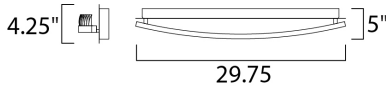

PRODUCT DESCRIPTION

Rectangular Beveled Crystals are suspended from a channel of Polished Chrome. The crystal sparkles and shimmers when illuminated by the LED source encased in the channel. This contemporary will add elegance to a wide variety of room decors.

MEASUREMENTS

DIMENSION : 29.75" L x 5.5" W x 4.25" H x 5." Ext
 MAX OAH : 29.75" W x 4.75" H
 HANGING WEIGHT : 6.17288 lb

LAMPING

INPUT VOLTAGE : 120V
 LUMENS : 1,120 Rated (800 Del.)
 BULB : 1 x 16W (INTEGRATED), 16W Total
 DIMMABLE : Dimmable
 CRI : 80+ CRI
 COLOR_TEMP : 3000K
 LIGHTING_DIRECTION : Down