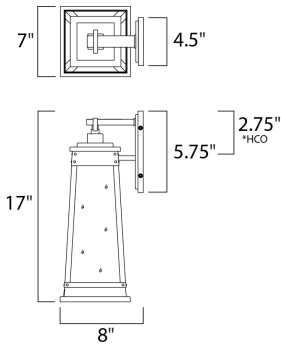

PRODUCT DESCRIPTION

A tapered square shade finished in Olde Brass suspends from a bracket to replicate a nautical lantern. Panels of clear Ripple glass allow for the lamp to shine through while still diffusing the light. The medallion at the base of the shade and rivets along the frame are finished in an antique brass to add authenticity to the design.

MEASUREMENTS

DIMENSION : 7." W x 17." H x 8." Ext
BACK PLATE : 4.5" W x 5.75" H x 2.75" HCO
HANGING WEIGHT : 2.76 lb

LAMPING

INPUT VOLTAGE : 120V
LUMENS : 0 Rated
BULB : 1 x 100W (NOT INCLUDED), 100W Total
DIMMABLE : Dimmable
LIGHTING_DIRECTION : Down

FINISHES OPTION

Olde Brass OLB

GLASS

Ripple RP

MATERIAL

Stainless steel

RATINGS

Wet Location
Dimmable

ADDITIONAL

INSTALL UP/DOWN:
OPERATING TEMPERATURE:
-20°C (-4°F), 40°C (104°F)

Always consult a qualified electrician before installing any lighting product.