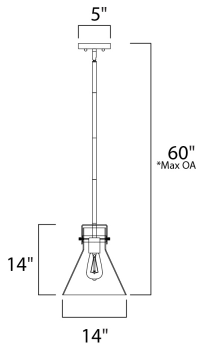

**PRODUCT DESCRIPTION**

This nautical-inspired bath vanity features Clear Seedy glass cones suspended by a yoke frame finished in Polished Chrome. The clear glass offers abundant lighting and compliments the styling of the fixture. Make it a more industrial look by adding filament E26 light bulbs.

\*max overall height

**MEASUREMENTS**

DIMENSION : 14." L x 14." W x 60." H  
 MAX OAH : 60." OAH x 24." OAH  
 CANOPY : 5." W x 1." H x 5." L  
 HANGING WEIGHT : 7.94 lb

**LAMPING**

INPUT VOLTAGE : 120V  
 LUMENS : 0 Rated  
 BULB : 1 x 60W (INCLUDED), 60W Total  
 DIMMABLE : Dimmable