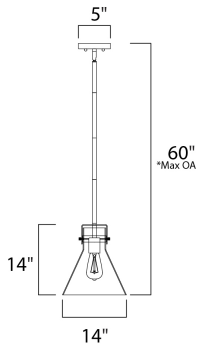

PRODUCT DESCRIPTION

This nautical-inspired bath vanity features Clear Seedy glass cones suspended by a yoke frame finished in Polished Chrome. The clear glass offers abundant lighting and compliments the styling of the fixture. Make it a more industrial look by adding filament E26 light bulbs.

*max overall height

MEASUREMENTS

DIMENSION : 14." L x 14." W x 60." H
 MAX OAH : 60." OAH x 24." OAH
 CANOPY : 5." W x 1." H x 5." L
 HANGING WEIGHT : 7.94 lb

LAMPING

INPUT VOLTAGE : 120V
 LUMENS : 0 Rated
 BULB : 1 x 60W (NOT INCLUDED), 60W Total
 DIMMABLE : Dimmable