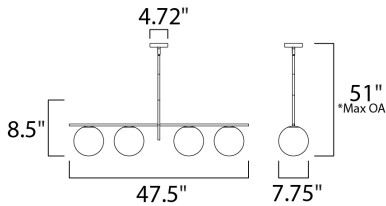

\*max overall height

**MEASUREMENTS**

DIMENSION : 47.5" L x 7.75" W x 8.5" H  
 MAX OAH : 51." OAH x 18.5" OAH  
 CANOPY : 4.72" W x 1." H x 4.72" L  
 HANGING WEIGHT : 12.1253 lb

**LAMPING**

INPUT VOLTAGE : 120V  
 LUMENS : 0 Rated  
 BULB : 4 x 60W (NOT INCLUDED), 60W Total  
 DIMMABLE : Dimmable