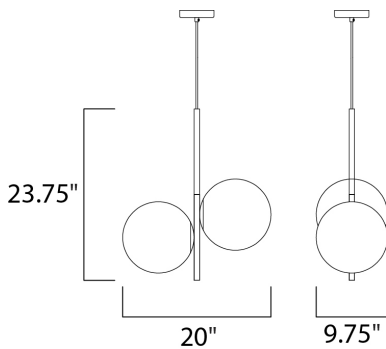

MEASUREMENTS

DIMENSION : 20." L x 9.75" W x 23.75" H
 MAX OAH : 30." OAH x 24.6" OAH
 CANOPY : 4.72" W x 1." H x 4.72" L
 HANGING WEIGHT : 6.17288 lb

LAMPING

INPUT VOLTAGE : 120V
 LUMENS : 0 Rated
 BULB : 2 x 60W (NOT INCLUDED), 60W Total
 DIMMABLE : Dimmable