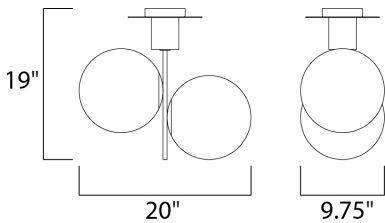

MEASUREMENTS

DIMENSION : 20." L x 9.75" W x 19." H
 CANOPY : 6.29" W x 1." H x 6.29" L
 HANGING WEIGHT : 8.8184 lb

LAMPING

INPUT VOLTAGE : 120V
 LUMENS : 0 Rated
 BULB : 2 x 60W (NOT INCLUDED), 60W Total
 DIMMABLE : Dimmable