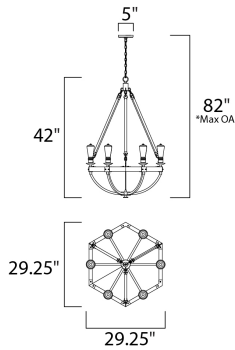

MEASUREMENTS

DIMENSION : 29.25" L x 29.25" W x 42." H
 MAX OAH : 82." OAH x 45." OAH
 CANOPY : 5." W x 0.75" H x 5." L
 HANGING WEIGHT : 14.52 lb

LAMPING

INPUT VOLTAGE : 120V
 LUMENS : 0 Rated
 BULB : 6 x 60W (NOT INCLUDED), 60W Total
 DIMMABLE : Dimmable