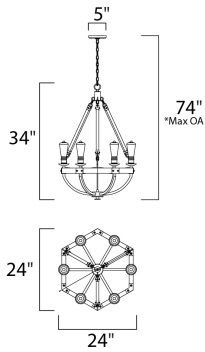

*max overall height

MEASUREMENTS

DIMENSION : 24." L x 24." W x 34." H
 MAX OAH : 74." OAH x 37." OAH
 CANOPY : 5." W x 0.75" H x 5." L
 HANGING WEIGHT : 10.12 lb

LAMPING

INPUT VOLTAGE : 120V
 LUMENS : 0 Rated
 BULB : 6 x 60W (NOT INCLUDED), 60W Total
 DIMMABLE : Dimmable