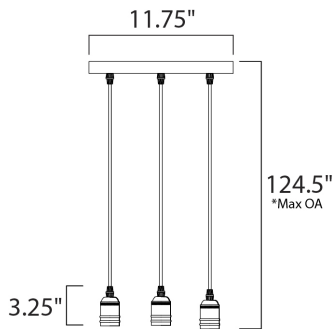

FINISHES OPTION

Black / Antique Brass BKAB

MATERIAL

Steel+Aluminum

RATINGS

Dry Location
Dimmable

ADDITIONAL

SLOPE: 120
OPERATING TEMPERATURE:
-20°C (-4°F), 40°C (104°F)

MEASUREMENTS

DIMENSION : 11.75" L x 11.75" W x 3.25" H
 MAX OAH : 124.5" OAH x 4.75" OAH
 CANOPY : 11.75" W x 1." H x 11.75" L
 HANGING WEIGHT : 6.44 lb

LAMPING

INPUT VOLTAGE : 110-130V
 BULB : 3 x 3.5W (INCLUDED), 10.5W Total
 DIMMABLE : Dimmable
 COLOR_TEMP : 2200K