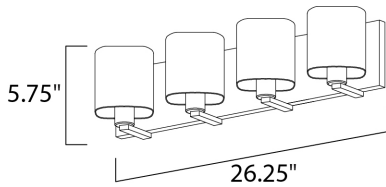

**PRODUCT DESCRIPTION**

Satin White bands of cased glass wrap around each lamp creating a soft ribbon of light. Back plates finished in Polished Chrome or Satin Nickel complement the majority of bath fittings.

**MEASUREMENTS**

DIMENSION : 26.25" W x 5.75" H x 5.5" Ext  
 MAX OAH : 26.25" W x 5.5" H  
 HANGING WEIGHT : 6.78 lb

**LAMPING**

INPUT VOLTAGE : 120V  
 LUMENS : 0 Rated  
 BULB : 4 x 60W (NOT INCLUDED), 60W Total  
 DIMMABLE : Dimmable