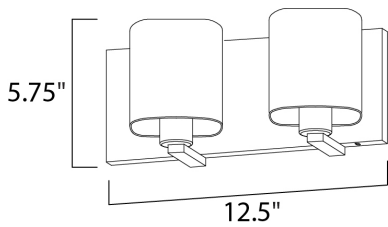

PRODUCT DESCRIPTION

Satin White bands of cased glass wrap around each lamp creating a soft ribbon of light. Back plates finished in Polished Chrome or Satin Nickel complement the majority of bath fittings.

MEASUREMENTS

DIMENSION : 12.5" W x 5.75" H x 5.5" Ext
 MAX OAH : 12.5" W x 5.5" H
 HANGING WEIGHT : 3.12 lb

LAMPING

INPUT VOLTAGE : 120V
 LUMENS : 0 Rated
 BULB : 2 x 60W (NOT INCLUDED), 60W Total
 DIMMABLE : Dimmable