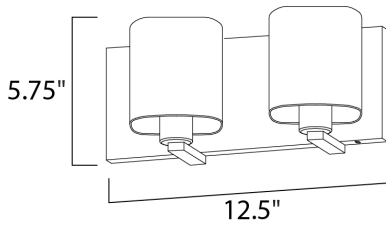

PRODUCT DESCRIPTION

Satin White bands of cased glass wrap around each lamp creating a soft ribbon of light. Back plates finished in Polished Chrome or Satin Nickel complement the majority of bath fittings.

MEASUREMENTS

DIMENSION : 12.5" W x 5.75" H x 5.5" Ext
 MAX OAH : 12.5" W x 5.5" H
 HANGING WEIGHT : 3.12 lb

LAMPING

INPUT VOLTAGE : 120V
 LUMENS : 0 Rated
 BULB : 2 x 60W (NOT INCLUDED), 60W Total
 DIMMABLE : Dimmable