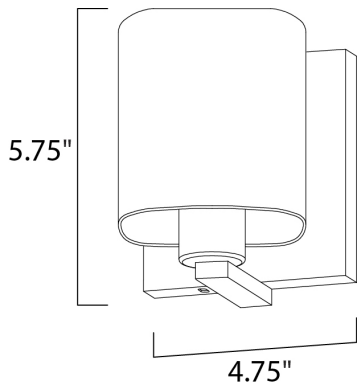

**PRODUCT DESCRIPTION**

Satin White bands of cased glass wrap around each lamp creating a soft ribbon of light. Back plates finished in Polished Chrome or Satin Nickel complement the majority of bath fittings.

**MEASUREMENTS**

DIMENSION : 4.75" W x 5.75" H x 5.5" Ext  
 MAX OAH : 4.75" W x 5.5" H  
 HANGING WEIGHT : 1.5 lb

**LAMPING**

INPUT VOLTAGE : 120V  
 LUMENS : 0 Rated  
 BULB : 1 x 60W (NOT INCLUDED), 60W Total  
 DIMMABLE : Dimmable