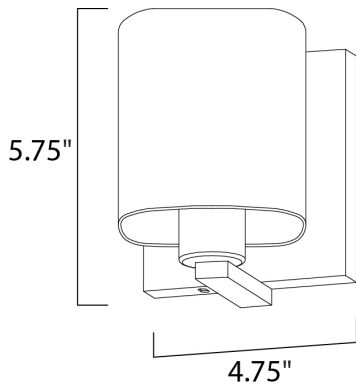

PRODUCT DESCRIPTION

Satin White bands of cased glass wrap around each lamp creating a soft ribbon of light. Back plates finished in Polished Chrome or Satin Nickel complement the majority of bath fittings.

MEASUREMENTS

DIMENSION : 4.75" W x 5.75" H x 5.5" Ext
 MAX OAH : 4.75" W x 5.5" H
 HANGING WEIGHT : 1.5 lb

LAMPING

INPUT VOLTAGE : 120V
 LUMENS : 0 Rated
 BULB : 1 x 60W (NOT INCLUDED), 60W Total
 DIMMABLE : Dimmable