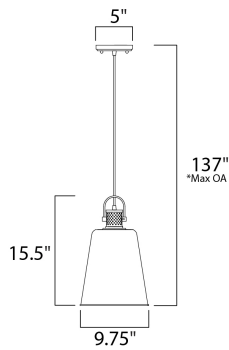

LAMPING

INPUT VOLTAGE : 120V
LUMENS : 0 Rated
BULB : 1 x 60W (NOT INCLUDED), 60W Total
DIMMABLE : Dimmable

*max overall height

Always consult a qualified electrician before installing any lighting product.